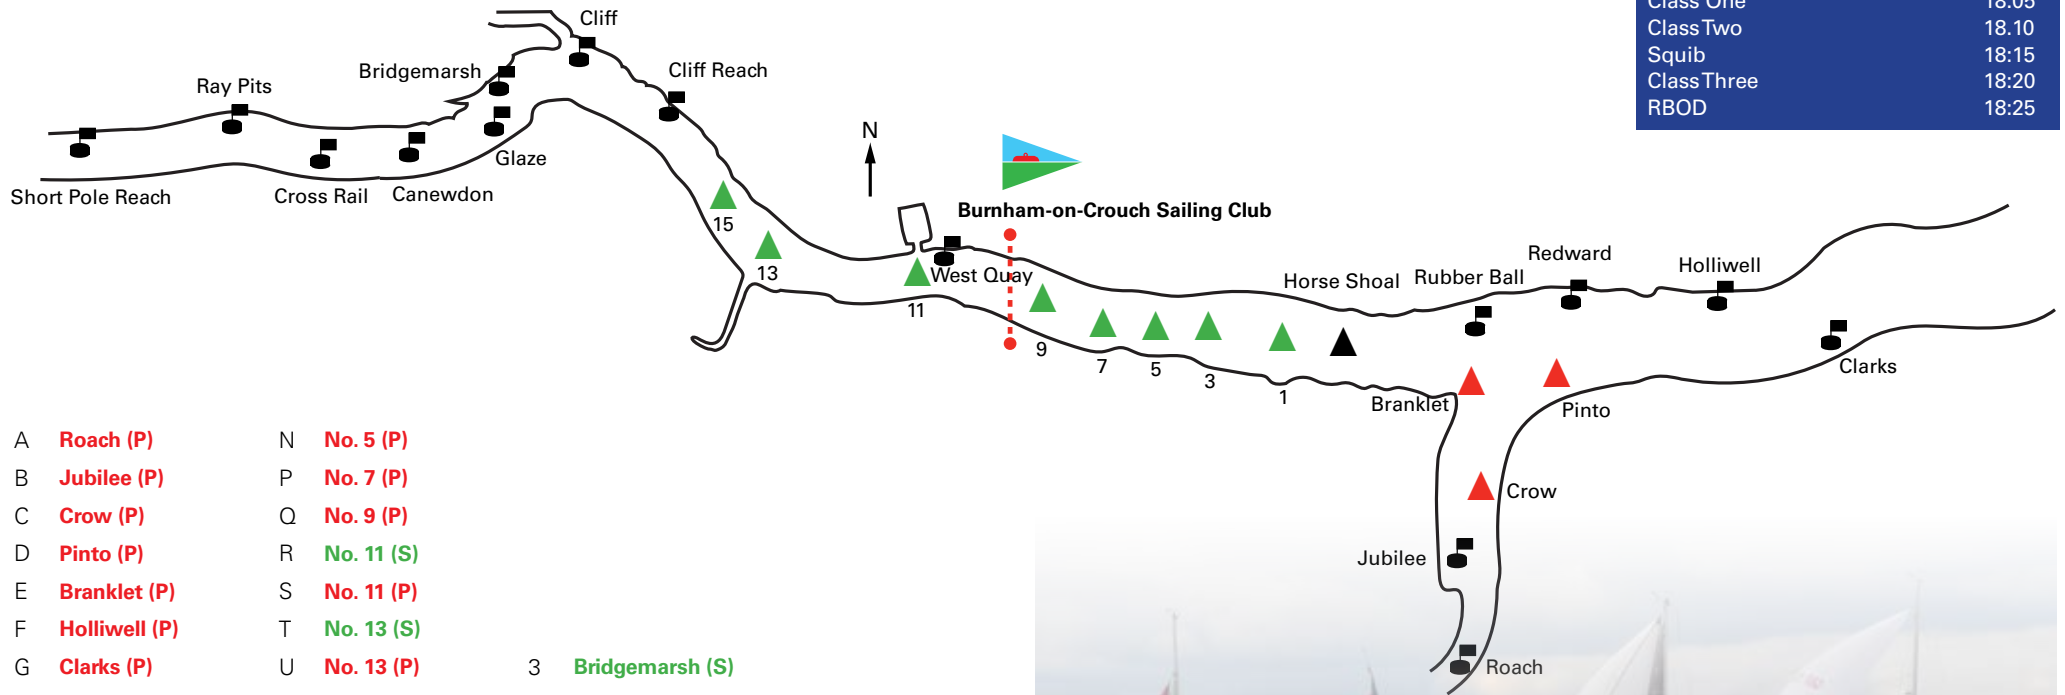

Burnham on Crouch Sailing Club Course Card 2024

Start times - Wednesday evening series	
Elite	18:00
Class One	18:05
Class Two	18.10
Squib	18:15
Class Three	18:20
RBOD	18:25

A	Roach (P)	N	No. 5 (P)	
B	Jubilee (P)	P	No. 7 (P)	
C	Crow (P)	Q	No. 9 (P)	
D	Pinto (P)	R	No. 11 (S)	
E	Branklet (P)	S	No. 11 (P)	
F	Holliwell (P)	T	No. 13 (S)	
G	Clarks (P)	U	No. 13 (P)	3
H	Rubber Ball (S)	V	No. 15 (S)	4
J	Redward (P)	W	No. 15 (P)	6
K	Horse Shoal (P)	X	Cliff Reach (P)	7
L	No. 1 (P)	Y	Cliff (S)	8
M	No. 3 (P)	Z	Cliff (P)	9
				3
				4
				6
				7
				8
				9
SP	Special Course	LD	Long Distance	

“Special Course” will be announced on VHF Ch 37 before the warning signal
 SI 17.2 : Retirements shall be reported to the Racebox immediately via VHF Channel M1 (37)
 or by Mobile: 07753138642